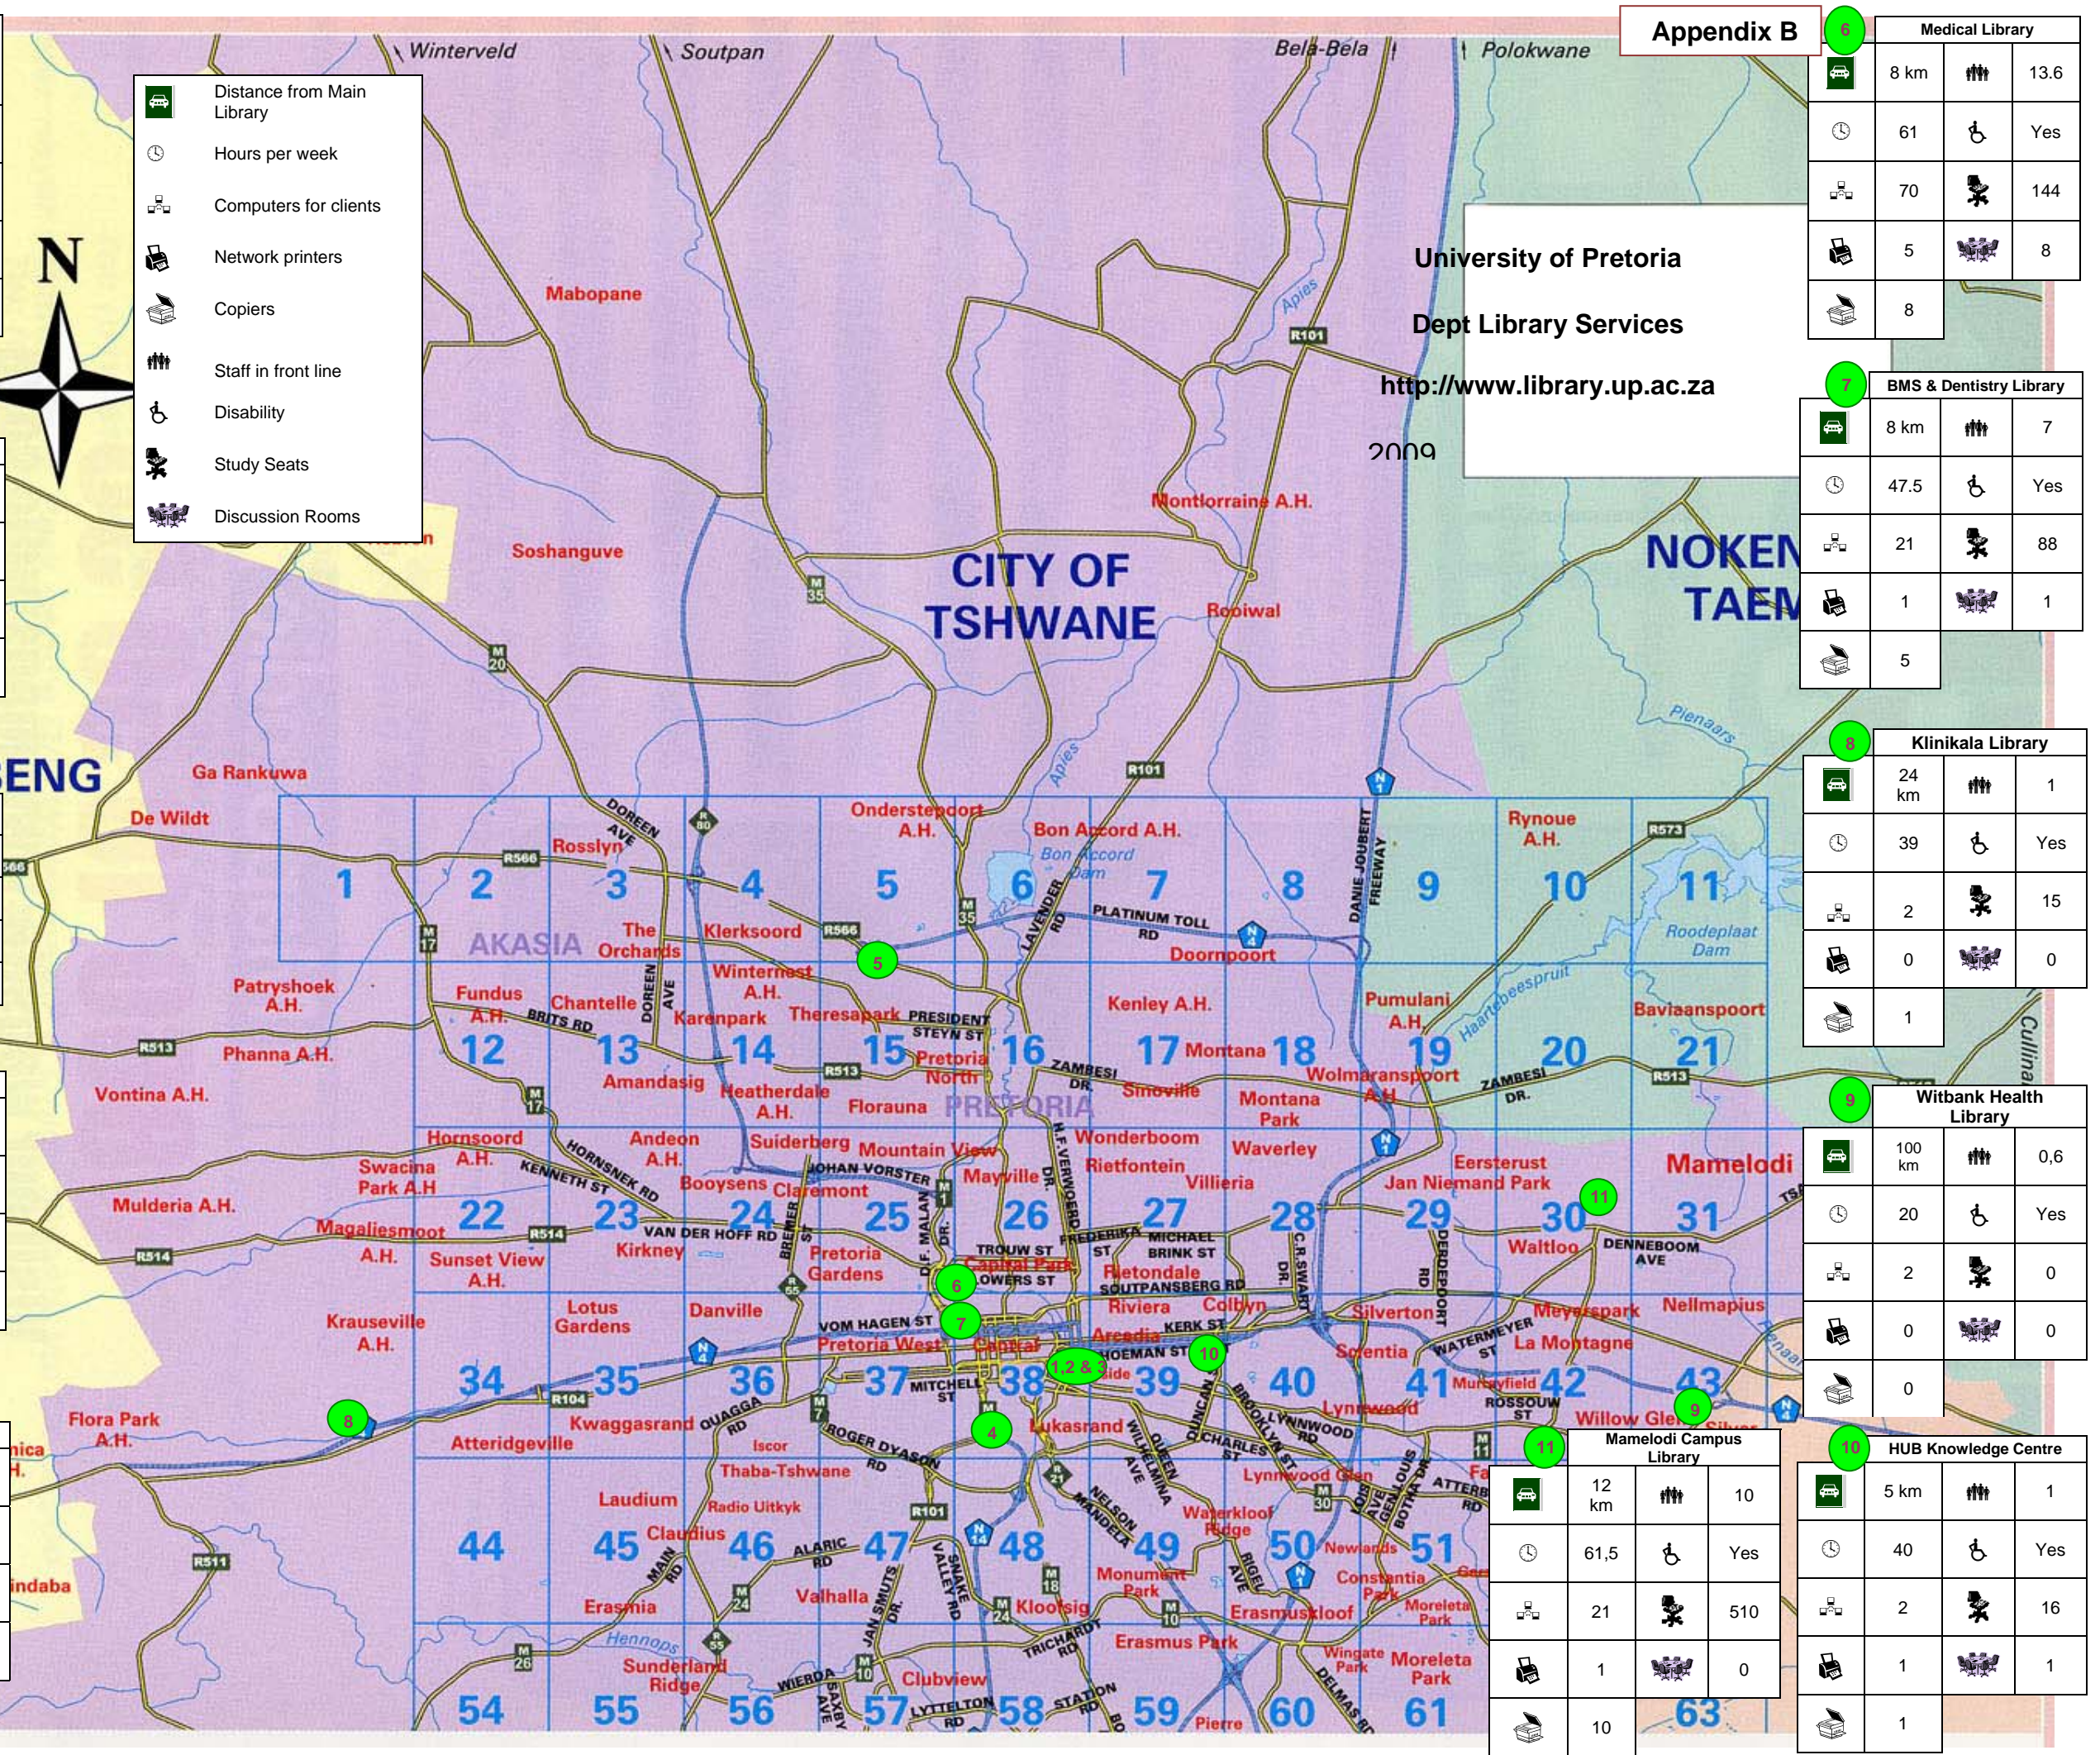

0,5 km	7
71	Yes
77	340
4	2
11	

**Education Library**

4 km	6
71	Yes
35	132
4	2
8	

**Jotello F Soga Library**

25 km	7
56	Yes
9	80
0	1
8	

- Distance from Main Library
- Hours per week
- Computers for clients
- Network printers
- Copiers
- Staff in front line
- Disability
- Study Seats
- Discussion Rooms

**Medical Library**

8 km	13.6
61	Yes
70	144
5	8
8	

**BMS & Dentistry Library**

8 km	7
47,5	Yes
21	88
1	1
5	

**Klinikala Library**

24 km	1
39	Yes
2	15
0	0
1	

**Witbank Health Library**

100 km	0,6
20	Yes
2	0
0	0
0	

**Mamelodi Campus Library**

12 km	10
61,5	Yes
21	510
1	0
10	

**HUB Knowledge Centre**

5 km	1
40	Yes
2	16
1	1
1	

**University of Pretoria**  
**Dept Library Services**  
<http://www.library.up.ac.za>